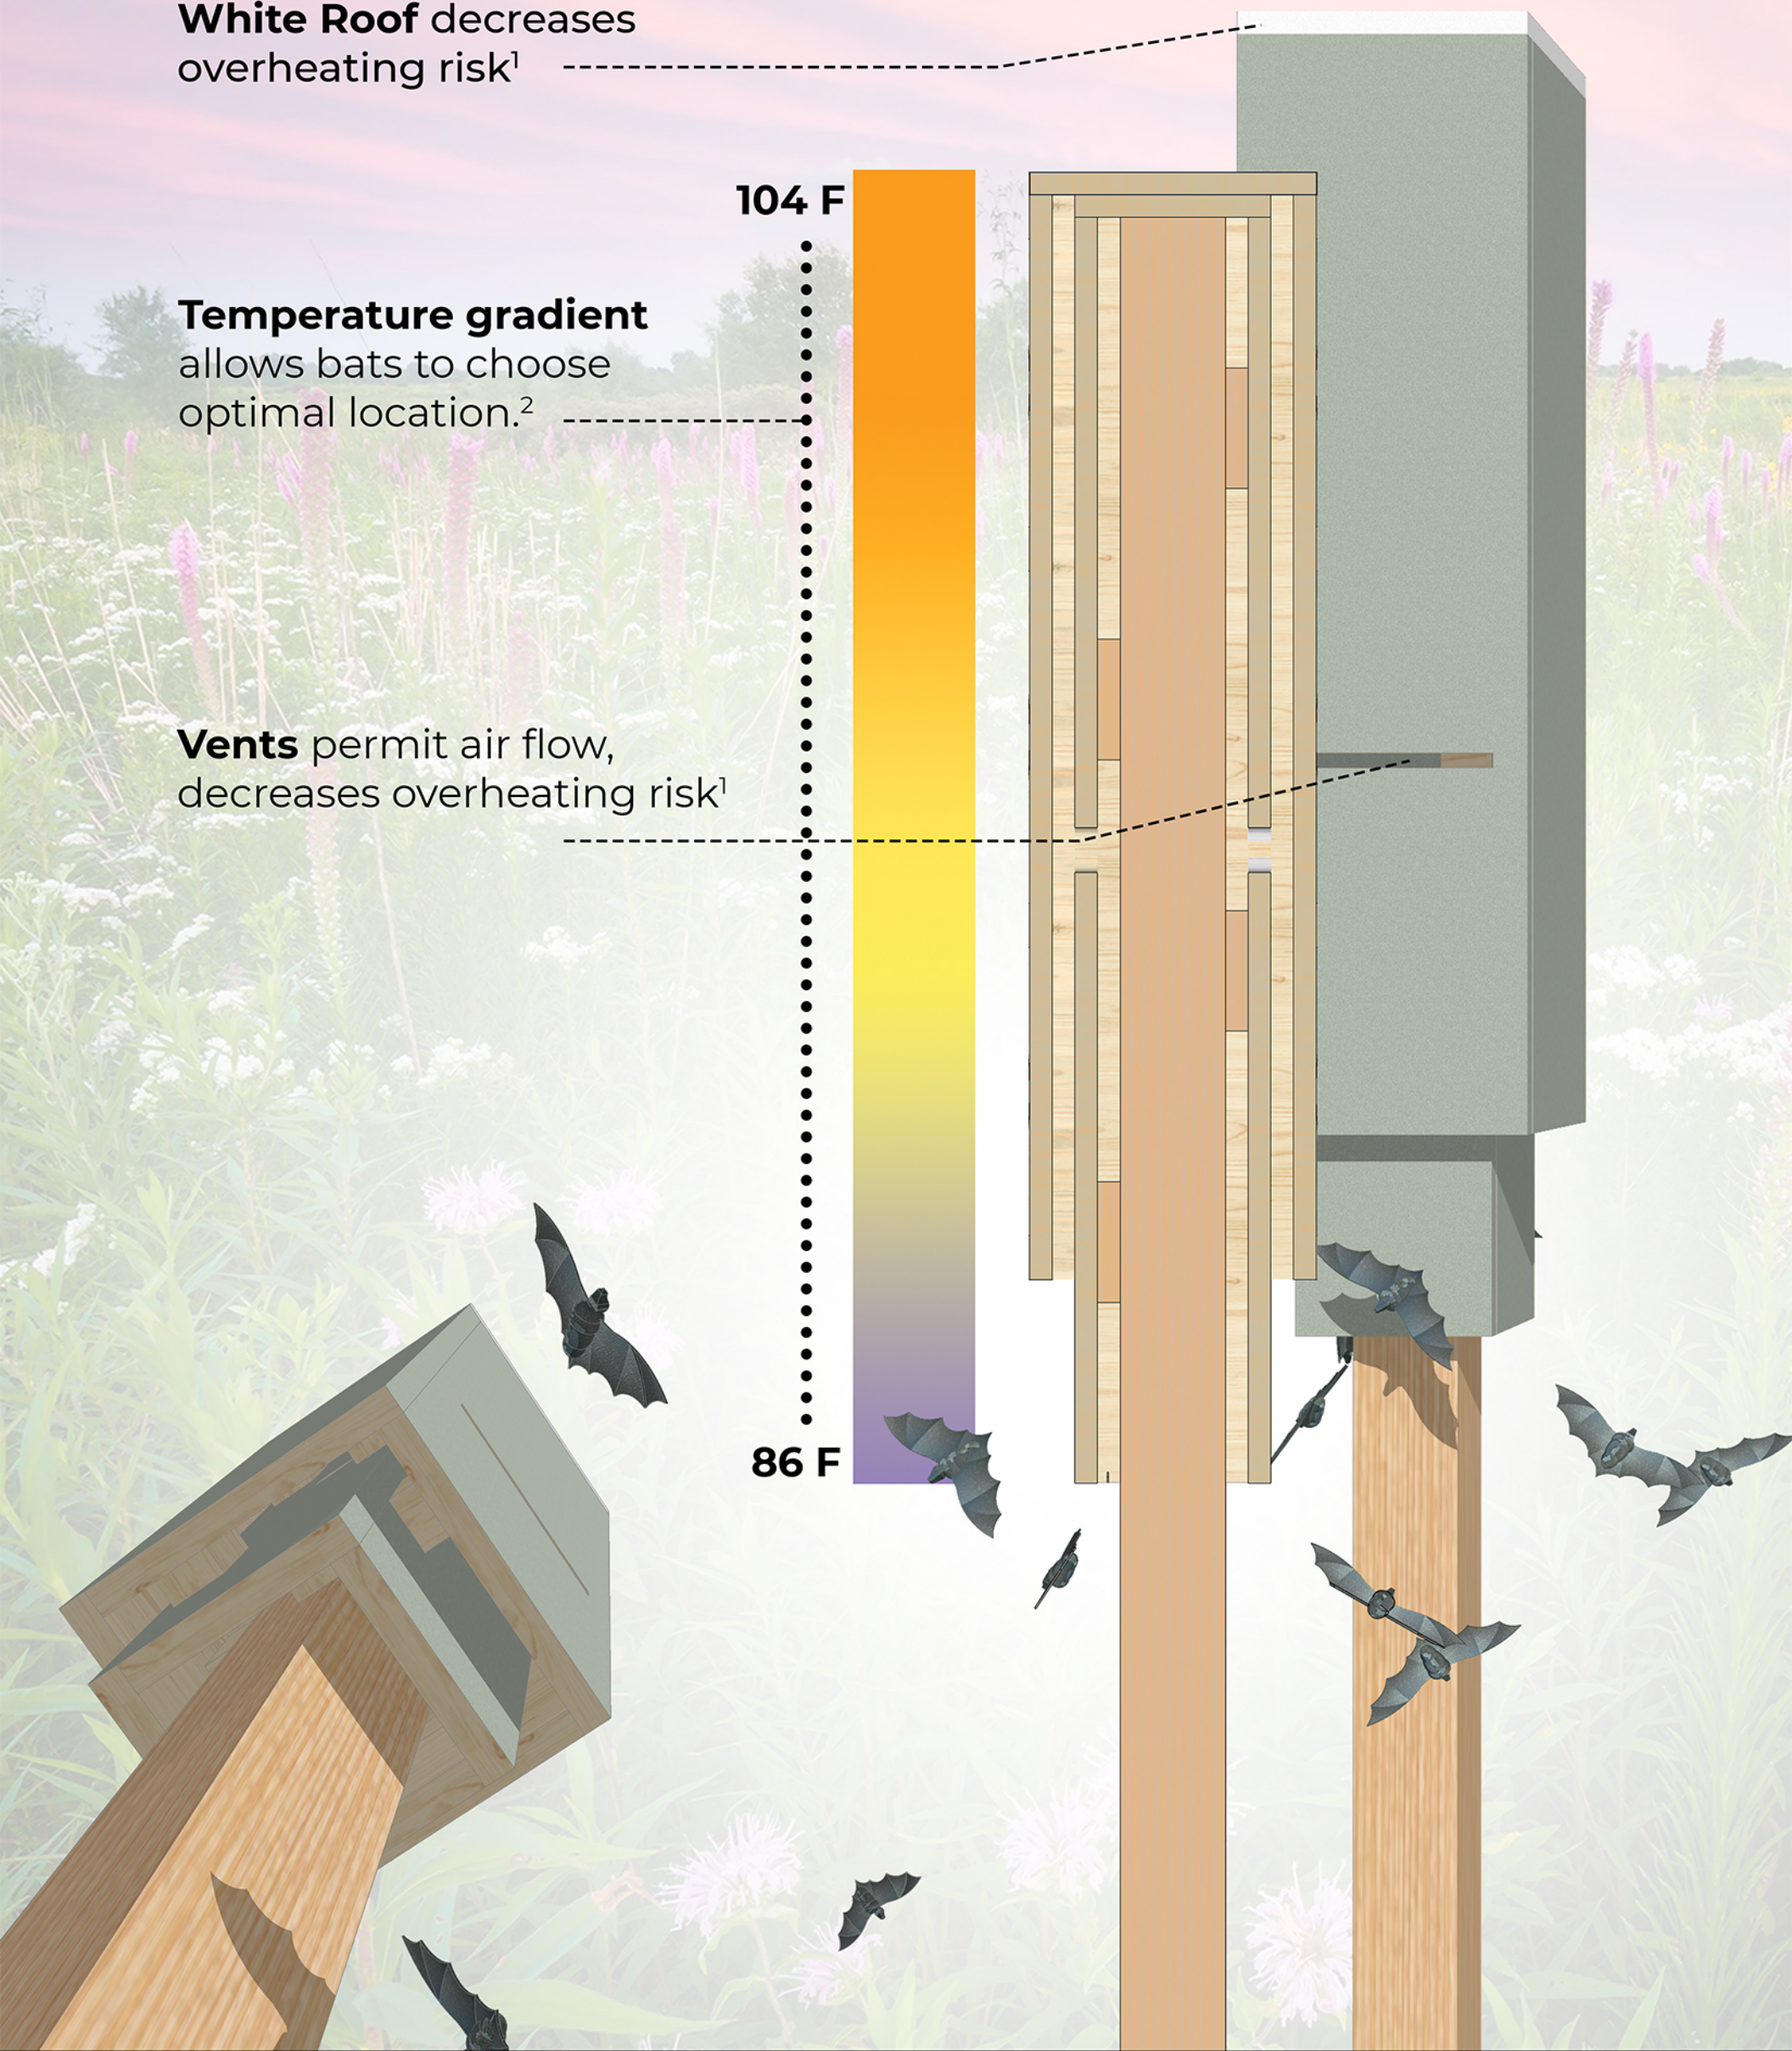

TWO-CHAMBERED ROCKET BOX

HUMAN-WILDLIFE INTERACTIONS LAB

White Roof decreases overheating risk¹

Temperature gradient allows bats to choose optimal location.²

Vents permit air flow, decreases overheating risk¹

*** It's essential to monitor box temperatures²**

<https://wildlife.nres.illinois.edu/tips-for-making-bat-boxes-safer-for-bats/>

1. Tillman FE, Bakken GS, O'Keefe JM. 2021. Design modifications affect bat box temperatures and suitability as maternity habitat. *Ecol Solut Evid.* ;2: e12112. doi:10.1002/2688-8319.12112

2. Hoeh JPS, Bakken GS, Mitchell WA, O'Keefe JM. 2018. In artificial roost comparison, bats show preference for rocket box style. *PLoS One.* ;13: 1-16. doi:10.1371/journal.pone.0205701

Illinois Extension